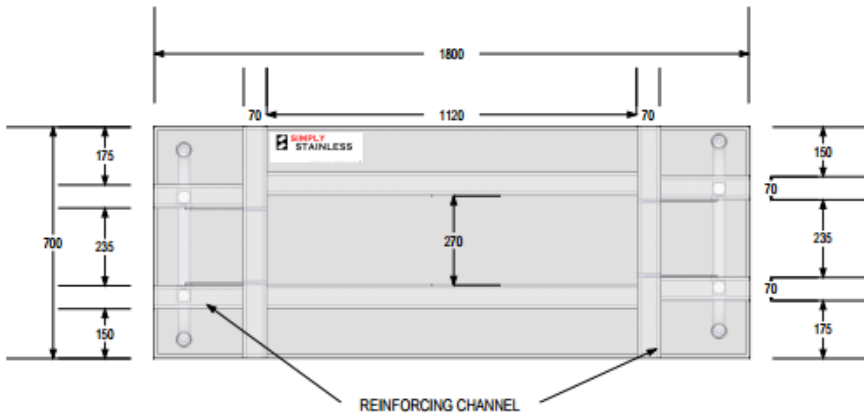

## Modular sinks tables and shelves

Please note that stainless steel bullet feet are used, not stainless steel disc feet as indicated in this image

SIDE VIEW

SPECIFICATION	
Tops	1.2mm gauge, high quality stainless steel, no. 4 finish
Core	1.2mm stainless steel top hat stiffening channel
Frames	38mm round stainless steel tube, satin polished, machined collars, adjustable stainless disc bullet feet, heavy duty hinge

38	FOLDING EVENTS TABLE	
	Product Code	Dimensions
	38.ET	1800mm x 700mm x 900mm