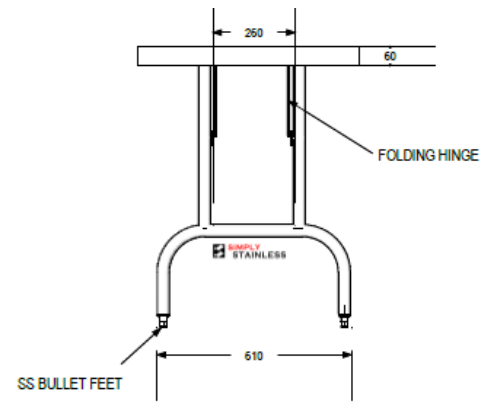

## Modular sinks tables and shelves

Please note that stainless steel bullet feet are used, not stainless steel disc feet as indicated in this image

SIDE VIEW

SPECIFICATION	
Tops	1.2mm gauge, high quality stainless steel, no. 4 finish
Core	1.2mm stainless steel top hat stiffening channel
Frames	38mm round stainless steel tube, satin polished, machined collars, adjustable stainless disc bullet feet, heavy duty hinge

38	FOLDING EVENTS TABLE	
	Product Code	Dimensions
	38.ET	1800mm x 700mm x 900mm